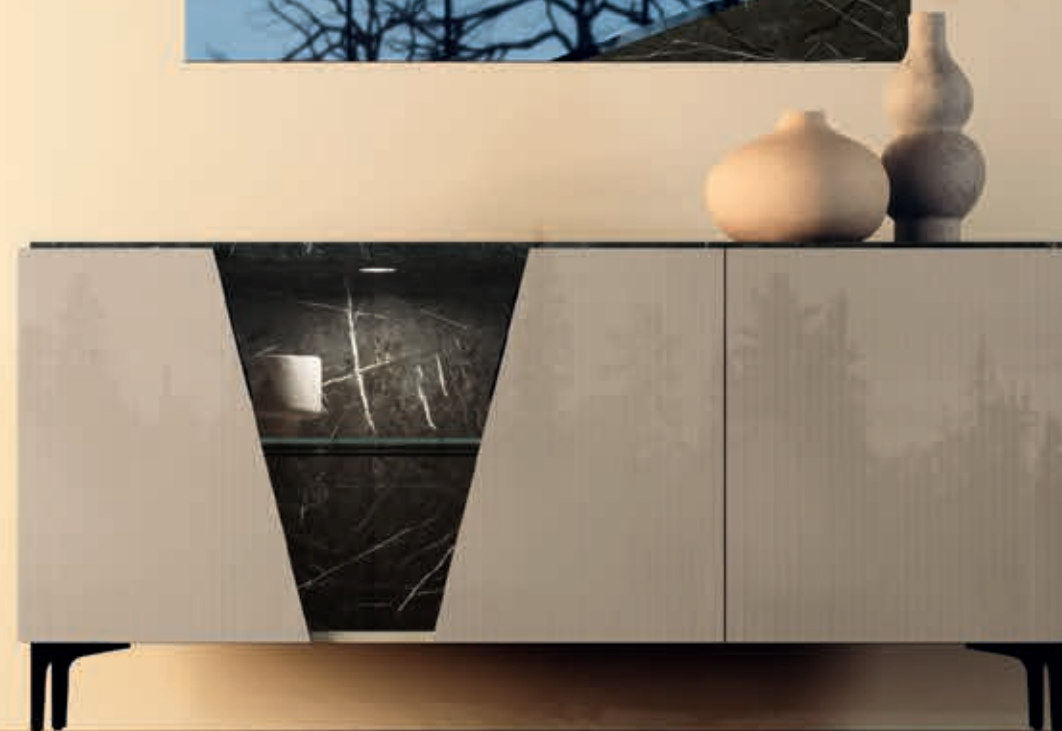

CERAMIC TOP: HERITAGE CLOUD

FIDIA

MAT TOFFEE CANNETE'

36

37

FIDIA

MAT TOFFEE CANNETE'

FIDIA